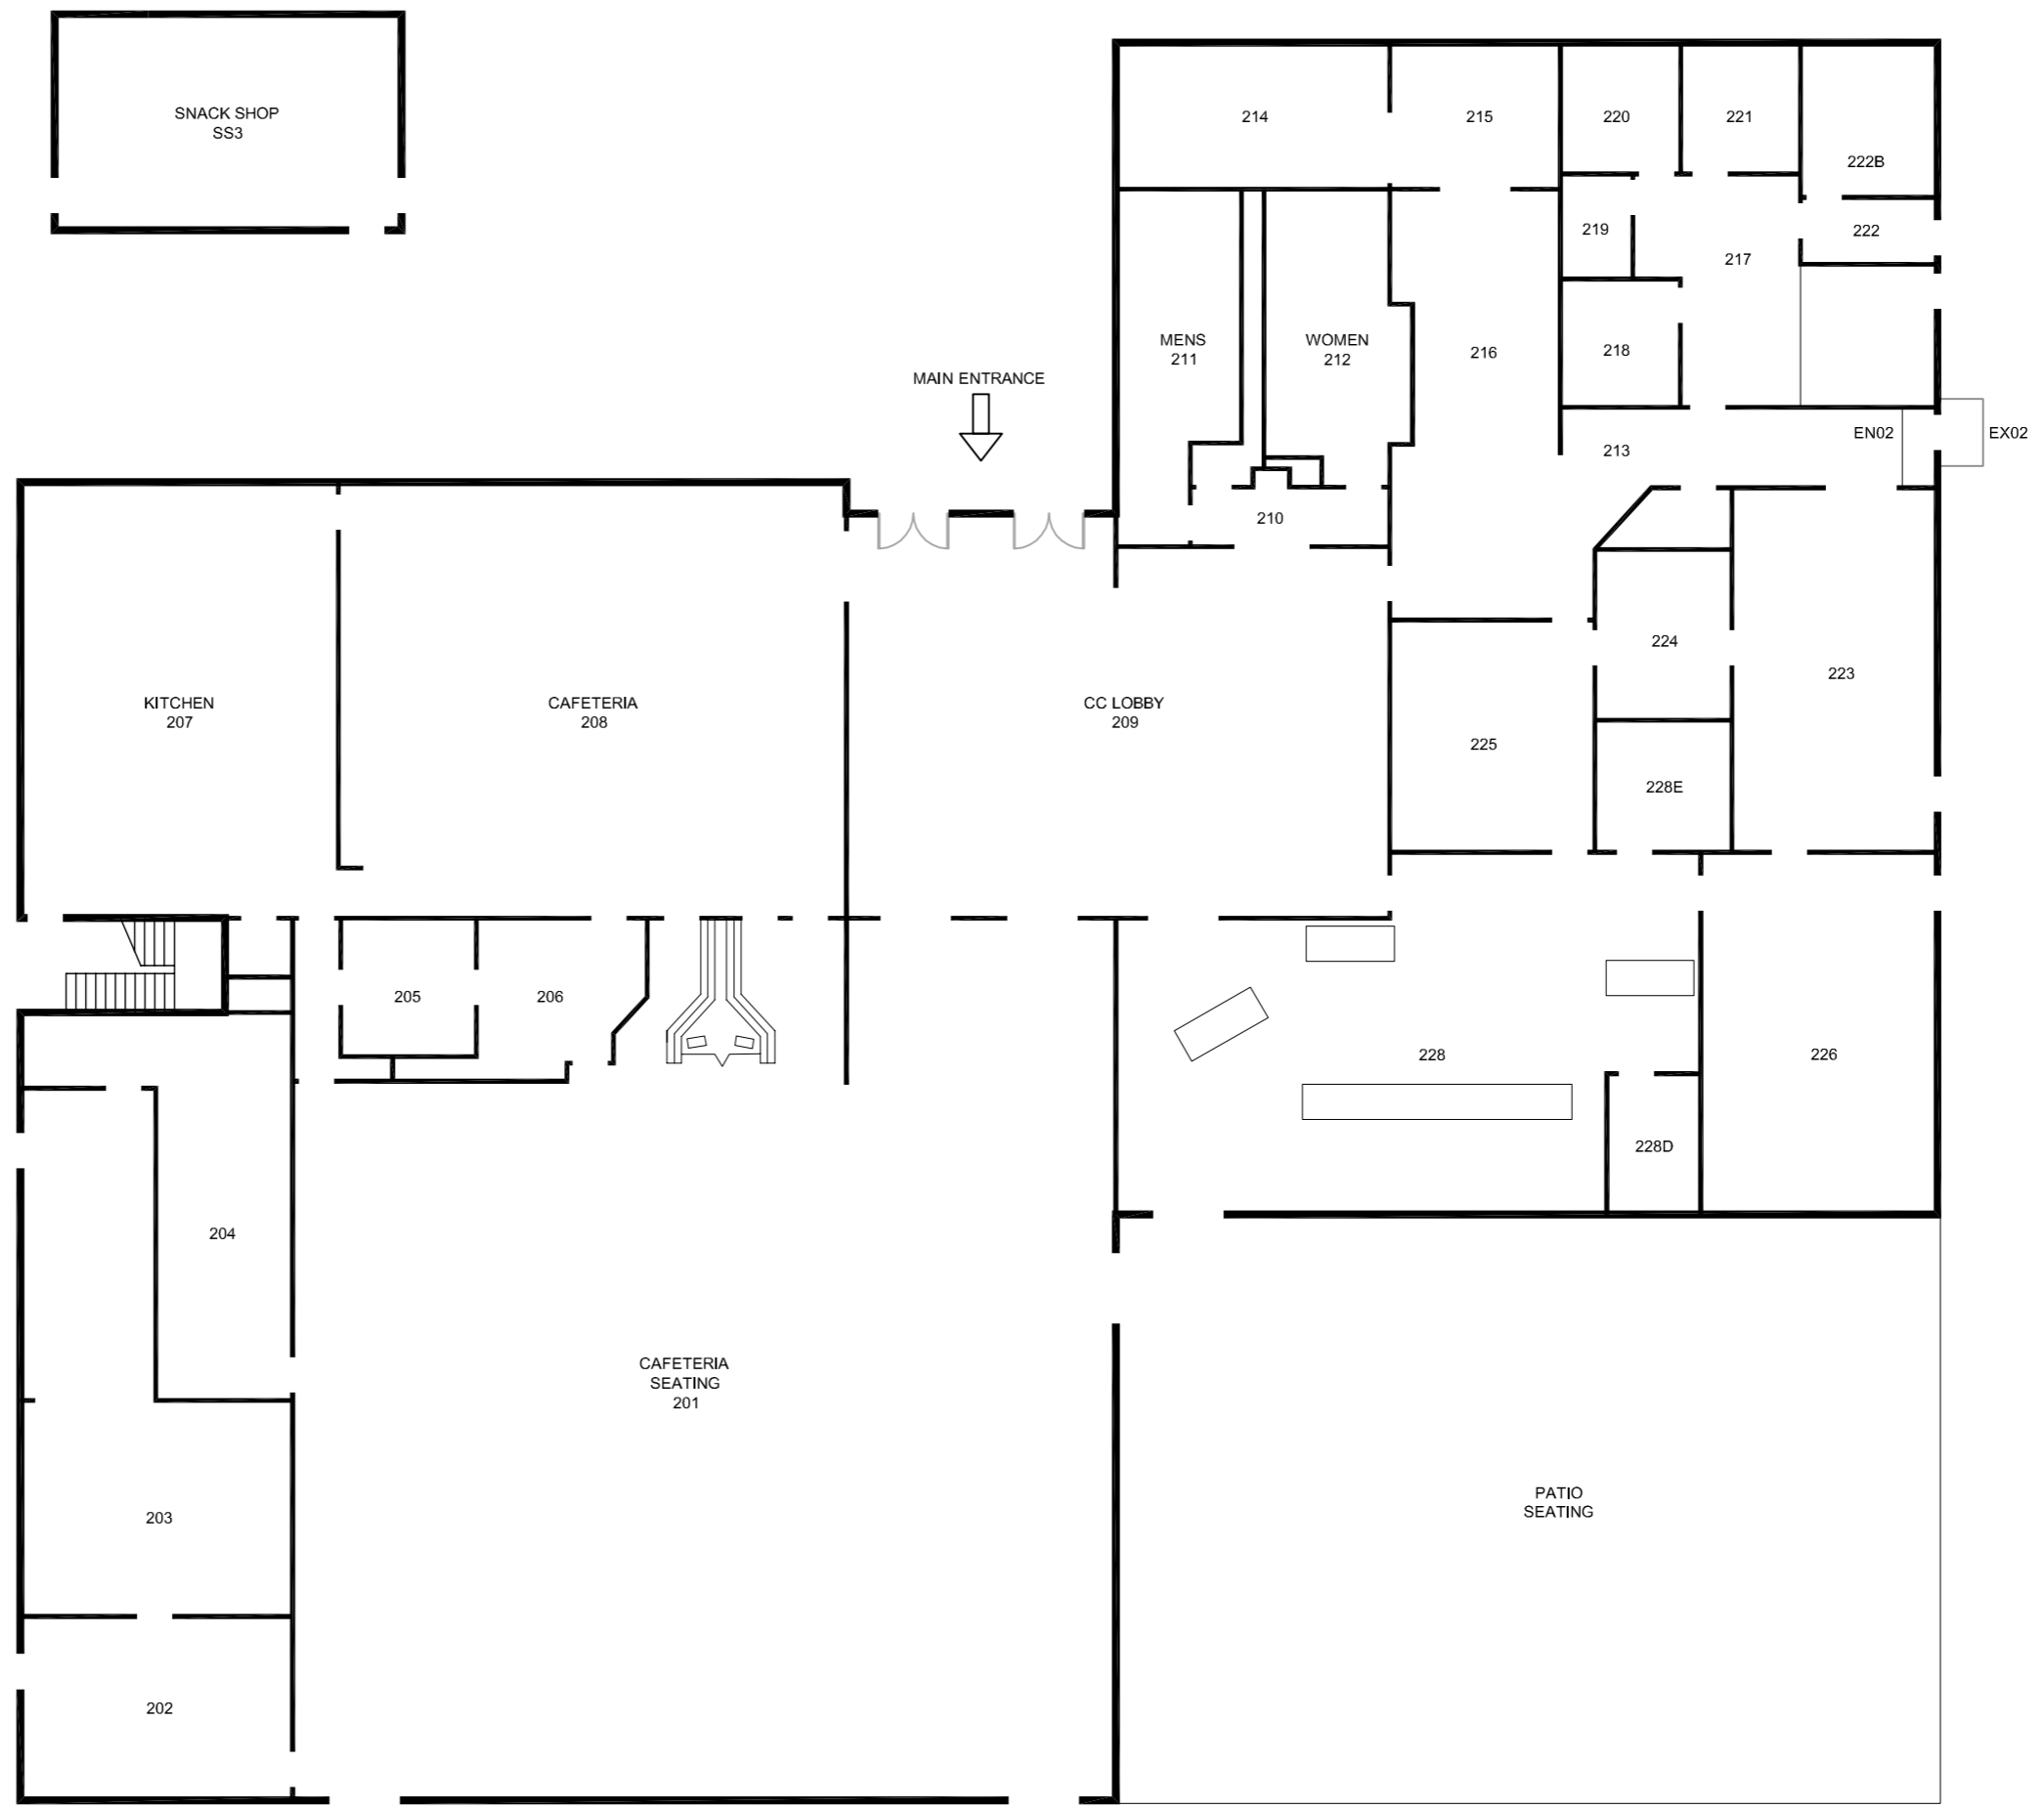

BUILDING FLOOR PLANS

PROJECT NAME:

SHEET CONTENTS:

CAMPUS CENTER
1ST FLOOR PLAN
(EAST CAMPUS)

DATE: 07.01.2014

LAST REVISED DATE:

SBCC Drawing Name:
CC-01.dwg

CC-01

SHEET 9 OF 48

UPPER FIELD

EX02

EX01

Note:
Plan is diagrammatic and
schematic in nature,
scale is not confirmed

CAMPUS CENTER 1ST FLOOR PLAN

NO SCALE

Note:
 Plan is diagrammatic and
 schematic in nature,
 scale is not confirmed

PROJECT NAME:
BUILDING FLOOR PLANS

SHEET CONTENTS:

CAMPUS CENTER
 2ND FLOOR PLAN
 (EAST CAMPUS)

DATE: 07.01.2014

LAST REVISED DATE:

SBCC Drawing Name:
 CC-02.dwg

CC-02

SHEET 10 OF 48